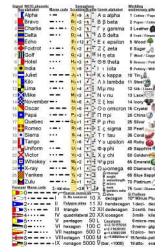

Promoting The Quiz League of London

We are keen to expand the league and add teams, a third division and more. At the time of writing, it looks possible that the 2009-2010 season will begin with four new teams. The league's Marketing and Development Secretary, and person to contact if you want to start a new team is Richard de Costobadie. As with 2008, a new teams evening is planned in addition to the new season social.

We have produced flyers and cards that we have been handing out at quiz nights and quiz auditions. The cards feature a wide variety of quiz facts crammed into an 86x54mm rectangle to encourage the recipients to keep hold of them: